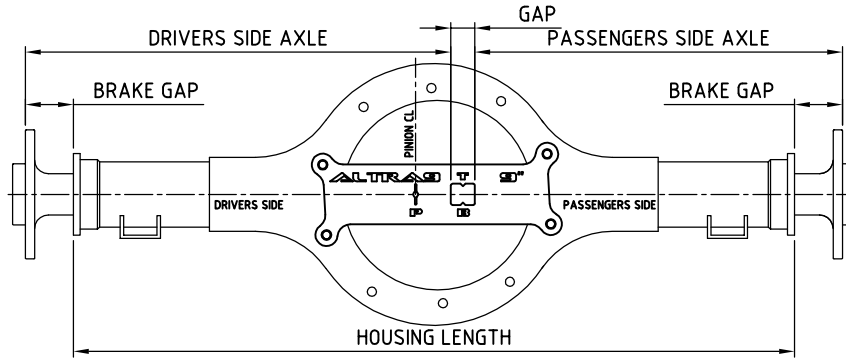

## A9 AXLE MEASURING TOOLS

FORD 9" DIFF AXLE MEASURING TOOL #T-00-001

NOTE: SPLINE LOCATION STANDARD (FORD 9") 28,31 & 35 SPLINE AXLES

BW DIFF AXLE MEASURING TOOL #T-00-002

NOTE: SPLINE LOCATION STANDARD (BTR 78)

DANA DIFF AXLE MEASURING TOOL #T-00-003

NOTE: SPLINE LOCATION STANDARD (M86)

10 BOLT DIFF AXLE MEASURING TOOL #T-00-004

NOTE: SPLINE LOCATION STANDARD (10 BOLT SALSBURY)

FORD 9" DIFF AXLE MEASURING TOOL #T-00-005

NOTE: SPLINE LOCATION STRANGE (FORD 9") 40 SPLINE AXLES