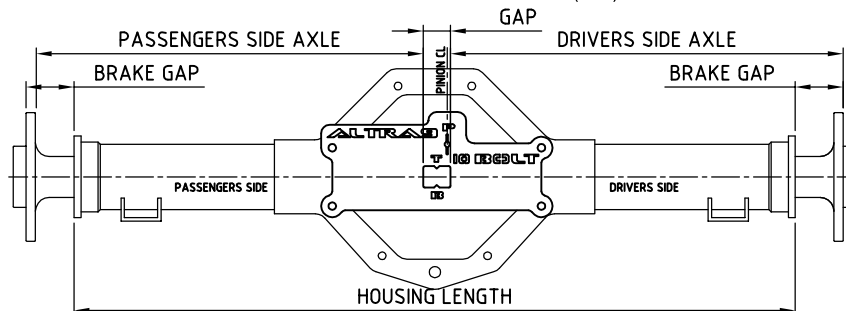

## A9 AXLE MEASURING TOOLS

FORD 9" DIFF AXLE MEASURING TOOL #T-00-001

NOTE: SPLINE LOCATION STANDARD (FORD 9") 28,31 & 35 SPLINE AXLES

BW DIFF AXLE MEASURING TOOL #T-00-002

NOTE: SPLINE LOCATION STANDARD (BTR 78)

DANA DIFF AXLE MEASURING TOOL #T-00-003

NOTE: SPLINE LOCATION STANDARD (M86)

10 BOLT DIFF AXLE MEASURING TOOL #T-00-004

NOTE: SPLINE LOCATION STANDARD (10 BOLT SALSBURY)

FORD 9" DIFF AXLE MEASURING TOOL #T-00-005

NOTE: SPLINE LOCATION STRANGE (FORD 9") 40 SPLINE AXLES