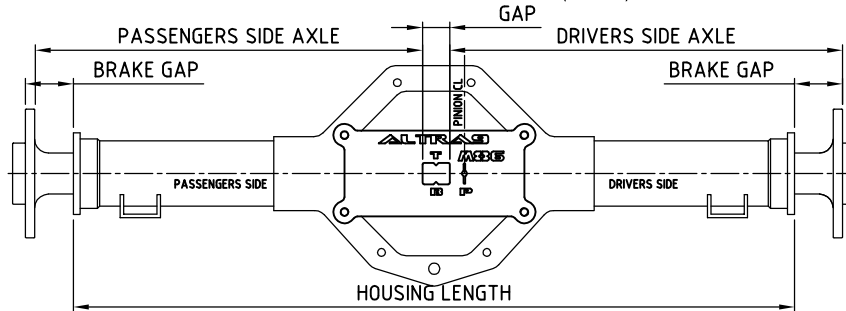

## A9 AXLE MEASURING TOOLS

FORD 9" DIFF AXLE MEASURING TOOL #T-00-001

NOTE: SPLINE LOCATION STANDARD (FORD 9") 28,31 & 35 SPLINE AXLES

BW DIFF AXLE MEASURING TOOL #T-00-002

NOTE: SPLINE LOCATION STANDARD (BTR 78)

DANA DIFF AXLE MEASURING TOOL #T-00-003

NOTE: SPLINE LOCATION STANDARD (M86)

10 BOLT DIFF AXLE MEASURING TOOL #T-00-004

NOTE: SPLINE LOCATION STANDARD (10 BOLT SALSBURY)

FORD 9" DIFF AXLE MEASURING TOOL #T-00-005

NOTE: SPLINE LOCATION STRANGE (FORD 9") 40 SPLINE AXLES