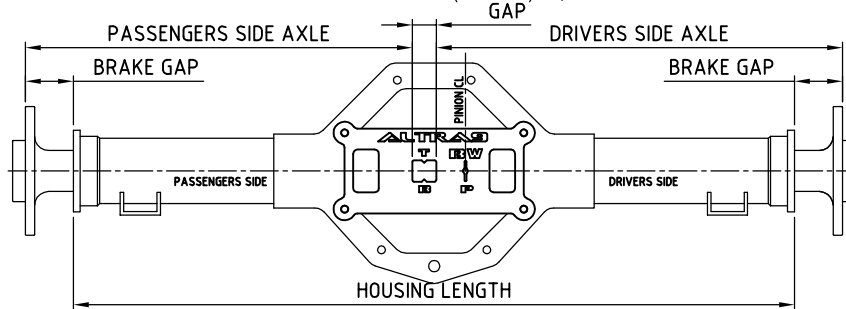

## A9 AXLE MEASURING TOOLS

FORD 9" DIFF AXLE MEASURING TOOL #T-00-001

NOTE: SPLINE LOCATION STANDARD (FORD 9") 28,31 & 35 SPLINE AXLES

BW DIFF AXLE MEASURING TOOL #T-00-002

NOTE: SPLINE LOCATION STANDARD (BTR 78)

DANA DIFF AXLE MEASURING TOOL #T-00-003

NOTE: SPLINE LOCATION STANDARD (M86)

10 BOLT DIFF AXLE MEASURING TOOL #T-00-004

NOTE: SPLINE LOCATION STANDARD (10 BOLT SALSBURY)

FORD 9" DIFF AXLE MEASURING TOOL #T-00-005

NOTE: SPLINE LOCATION STRANGE (FORD 9") 40 SPLINE AXLES