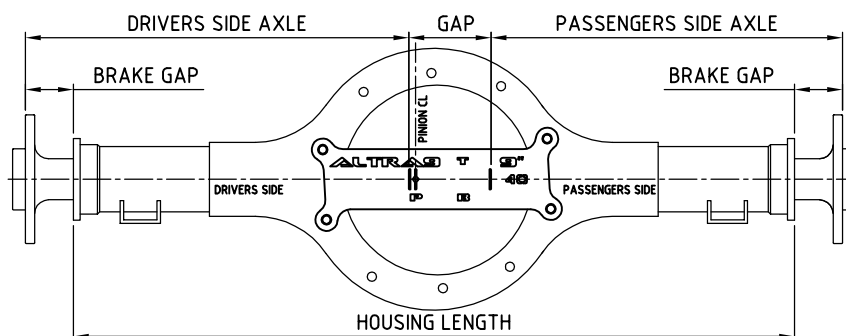

## A9 AXLE MEASURING TOOLS

FORD 9" DIFF AXLE MEASURING TOOL #T-00-001

NOTE: SPLINE LOCATION STANDARD (FORD 9") 28,31 & 35 SPLINE AXLES

BW DIFF AXLE MEASURING TOOL #T-00-002

NOTE: SPLINE LOCATION STANDARD (BTR 78)

DANA DIFF AXLE MEASURING TOOL #T-00-003

NOTE: SPLINE LOCATION STANDARD (M86)

10 BOLT DIFF AXLE MEASURING TOOL #T-00-004

NOTE: SPLINE LOCATION STANDARD (10 BOLT SALSBURY)

FORD 9" DIFF AXLE MEASURING TOOL #T-00-005

NOTE: SPLINE LOCATION STRANGE (FORD 9") 40 SPLINE AXLES