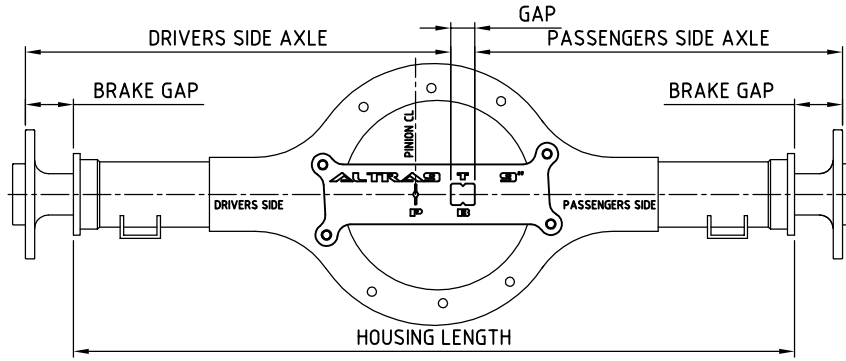

## A9 AXLE MEASURING TOOLS

FORD 9" DIFF AXLE MEASURING TOOL #T-00-001

NOTE: SPLINE LOCATION STANDARD (FORD 9") 28,31 & 35 SPLINE AXLES

BW DIFF AXLE MEASURING TOOL #T-00-002

NOTE: SPLINE LOCATION STANDARD (BTR 78)

DANA DIFF AXLE MEASURING TOOL #T-00-003

NOTE: SPLINE LOCATION STANDARD (M86)

10 BOLT DIFF AXLE MEASURING TOOL #T-00-004

NOTE: SPLINE LOCATION STANDARD (10 BOLT SALSBURY)

FORD 9" DIFF AXLE MEASURING TOOL #T-00-005

NOTE: SPLINE LOCATION STRANGE (FORD 9") 40 SPLINE AXLES