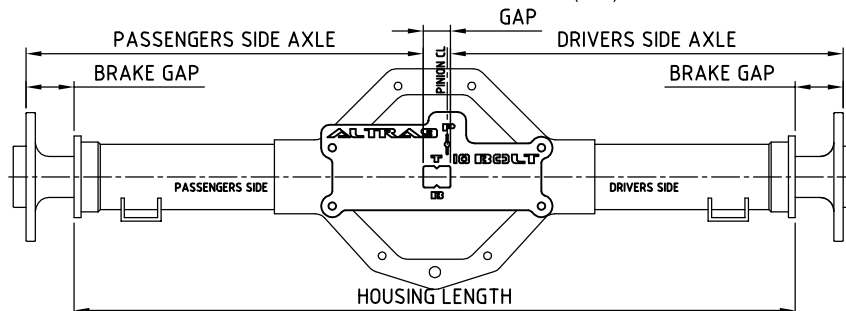

## A9 AXLE MEASURING TOOLS

FORD 9" DIFF AXLE MEASURING TOOL #T-00-001

NOTE: SPLINE LOCATION STANDARD (FORD 9") 28,31 & 35 SPLINE AXLES

BW DIFF AXLE MEASURING TOOL #T-00-002

NOTE: SPLINE LOCATION STANDARD (BTR 78)

DANA DIFF AXLE MEASURING TOOL #T-00-003

NOTE: SPLINE LOCATION STANDARD (M86)

10 BOLT DIFF AXLE MEASURING TOOL #T-00-004

NOTE: SPLINE LOCATION STANDARD (10 BOLT SALSBURY)

FORD 9" DIFF AXLE MEASURING TOOL #T-00-005

NOTE: SPLINE LOCATION STRANGE (FORD 9") 40 SPLINE AXLES