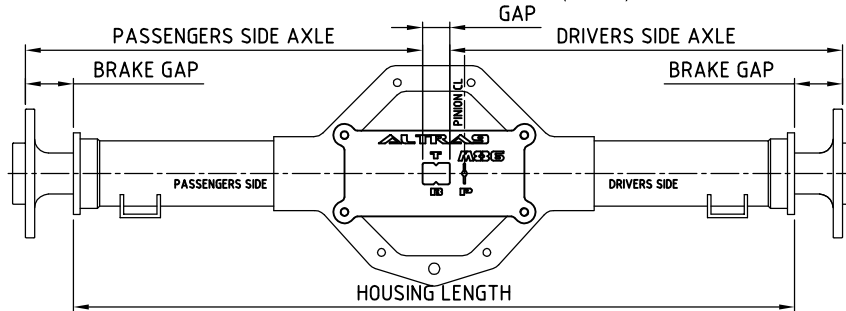

## A9 AXLE MEASURING TOOLS

FORD 9" DIFF AXLE MEASURING TOOL #T-00-001

NOTE: SPLINE LOCATION STANDARD (FORD 9") 28,31 & 35 SPLINE AXLES

BW DIFF AXLE MEASURING TOOL #T-00-002

NOTE: SPLINE LOCATION STANDARD (BTR 78)

DANA DIFF AXLE MEASURING TOOL #T-00-003

NOTE: SPLINE LOCATION STANDARD (M86)

10 BOLT DIFF AXLE MEASURING TOOL #T-00-004

NOTE: SPLINE LOCATION STANDARD (10 BOLT SALSBURY)

FORD 9" DIFF AXLE MEASURING TOOL #T-00-005

NOTE: SPLINE LOCATION STRANGE (FORD 9") 40 SPLINE AXLES