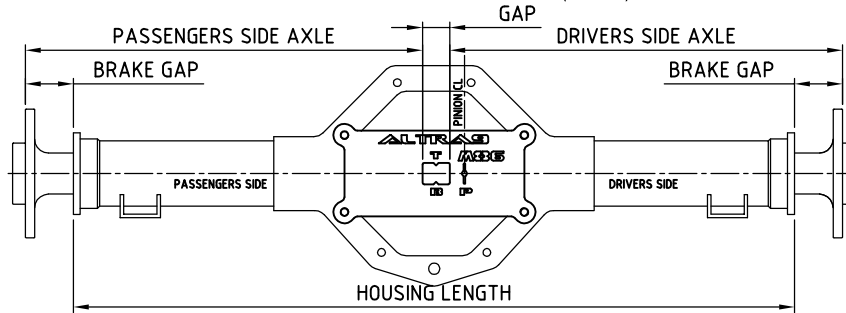

FORD 9" DIFF AXLE MEASURING TOOL #T-00-001

NOTE: SPLINE LOCATION STANDARD (FORD 9") 28,31 & 35 SPLINE AXLES

BW DIFF AXLE MEASURING TOOL #T-00-002

NOTE: SPLINE LOCATION STANDARD (BTR 78)

DANA DIFF AXLE MEASURING TOOL #T-00-003

NOTE: SPLINE LOCATION STANDARD (M86)

10 BOLT DIFF AXLE MEASURING TOOL #T-00-004

NOTE: SPLINE LOCATION STANDARD (10 BOLT SALSBURY)

FORD 9" DIFF AXLE MEASURING TOOL #T-00-005

NOTE: SPLINE LOCATION STRANGE (FORD 9") 40 SPLINE AXLES