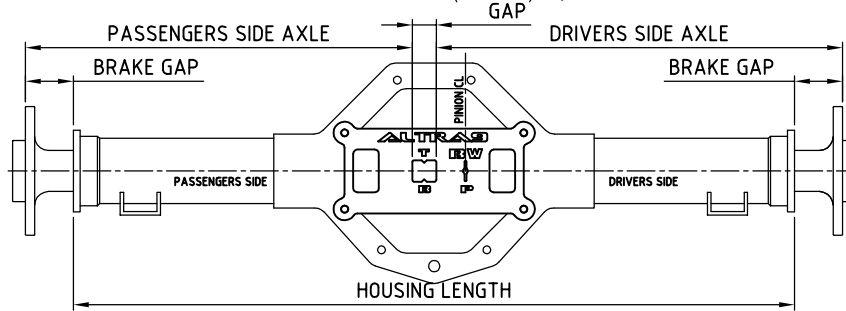

FORD 9" DIFF AXLE MEASURING TOOL #T-00-001

NOTE: SPLINE LOCATION STANDARD (FORD 9") 28,31 & 35 SPLINE AXLES

BW DIFF AXLE MEASURING TOOL #T-00-002

NOTE: SPLINE LOCATION STANDARD (BTR 78)

DANA DIFF AXLE MEASURING TOOL #T-00-003

NOTE: SPLINE LOCATION STANDARD (M86)

10 BOLT DIFF AXLE MEASURING TOOL #T-00-004

NOTE: SPLINE LOCATION STANDARD (10 BOLT SALSBURY)

FORD 9" DIFF AXLE MEASURING TOOL #T-00-005

NOTE: SPLINE LOCATION STRANGE (FORD 9") 40 SPLINE AXLES