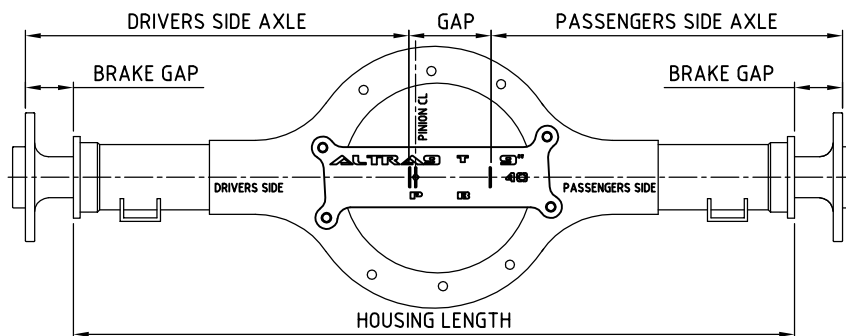

FORD 9" DIFF AXLE MEASURING TOOL #T-00-001

NOTE: SPLINE LOCATION STANDARD (FORD 9") 28,31 & 35 SPLINE AXLES

BW DIFF AXLE MEASURING TOOL #T-00-002

NOTE: SPLINE LOCATION STANDARD (BTR 78)

DANA DIFF AXLE MEASURING TOOL #T-00-003

NOTE: SPLINE LOCATION STANDARD (M86)

10 BOLT DIFF AXLE MEASURING TOOL #T-00-004

NOTE: SPLINE LOCATION STANDARD (10 BOLT SALSBURY)

FORD 9" DIFF AXLE MEASURING TOOL #T-00-005

NOTE: SPLINE LOCATION STRANGE (FORD 9") 40 SPLINE AXLES