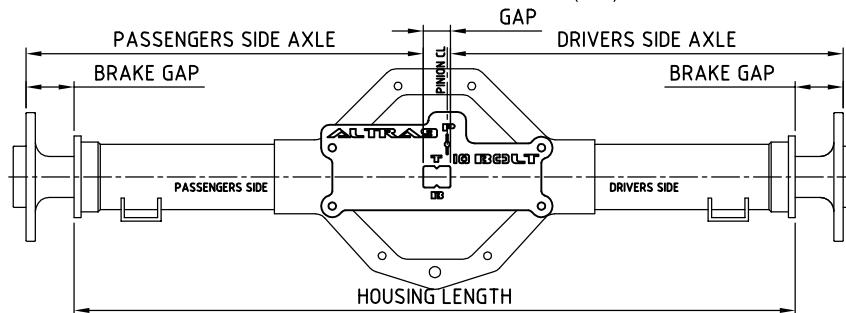

FORD 9" DIFF AXLE MEASURING TOOL #T-00-001

NOTE: SPLINE LOCATION STANDARD (FORD 9") 28,31 & 35 SPLINE AXLES

BW DIFF AXLE MEASURING TOOL #T-00-002

NOTE: SPLINE LOCATION STANDARD (BTR 78)

DANA DIFF AXLE MEASURING TOOL #T-00-003

NOTE: SPLINE LOCATION STANDARD (M86)

10 BOLT DIFF AXLE MEASURING TOOL #T-00-004

NOTE: SPLINE LOCATION STANDARD (10 BOLT SALSBURY)

FORD 9" DIFF AXLE MEASURING TOOL #T-00-005

NOTE: SPLINE LOCATION STRANGE (FORD 9") 40 SPLINE AXLES